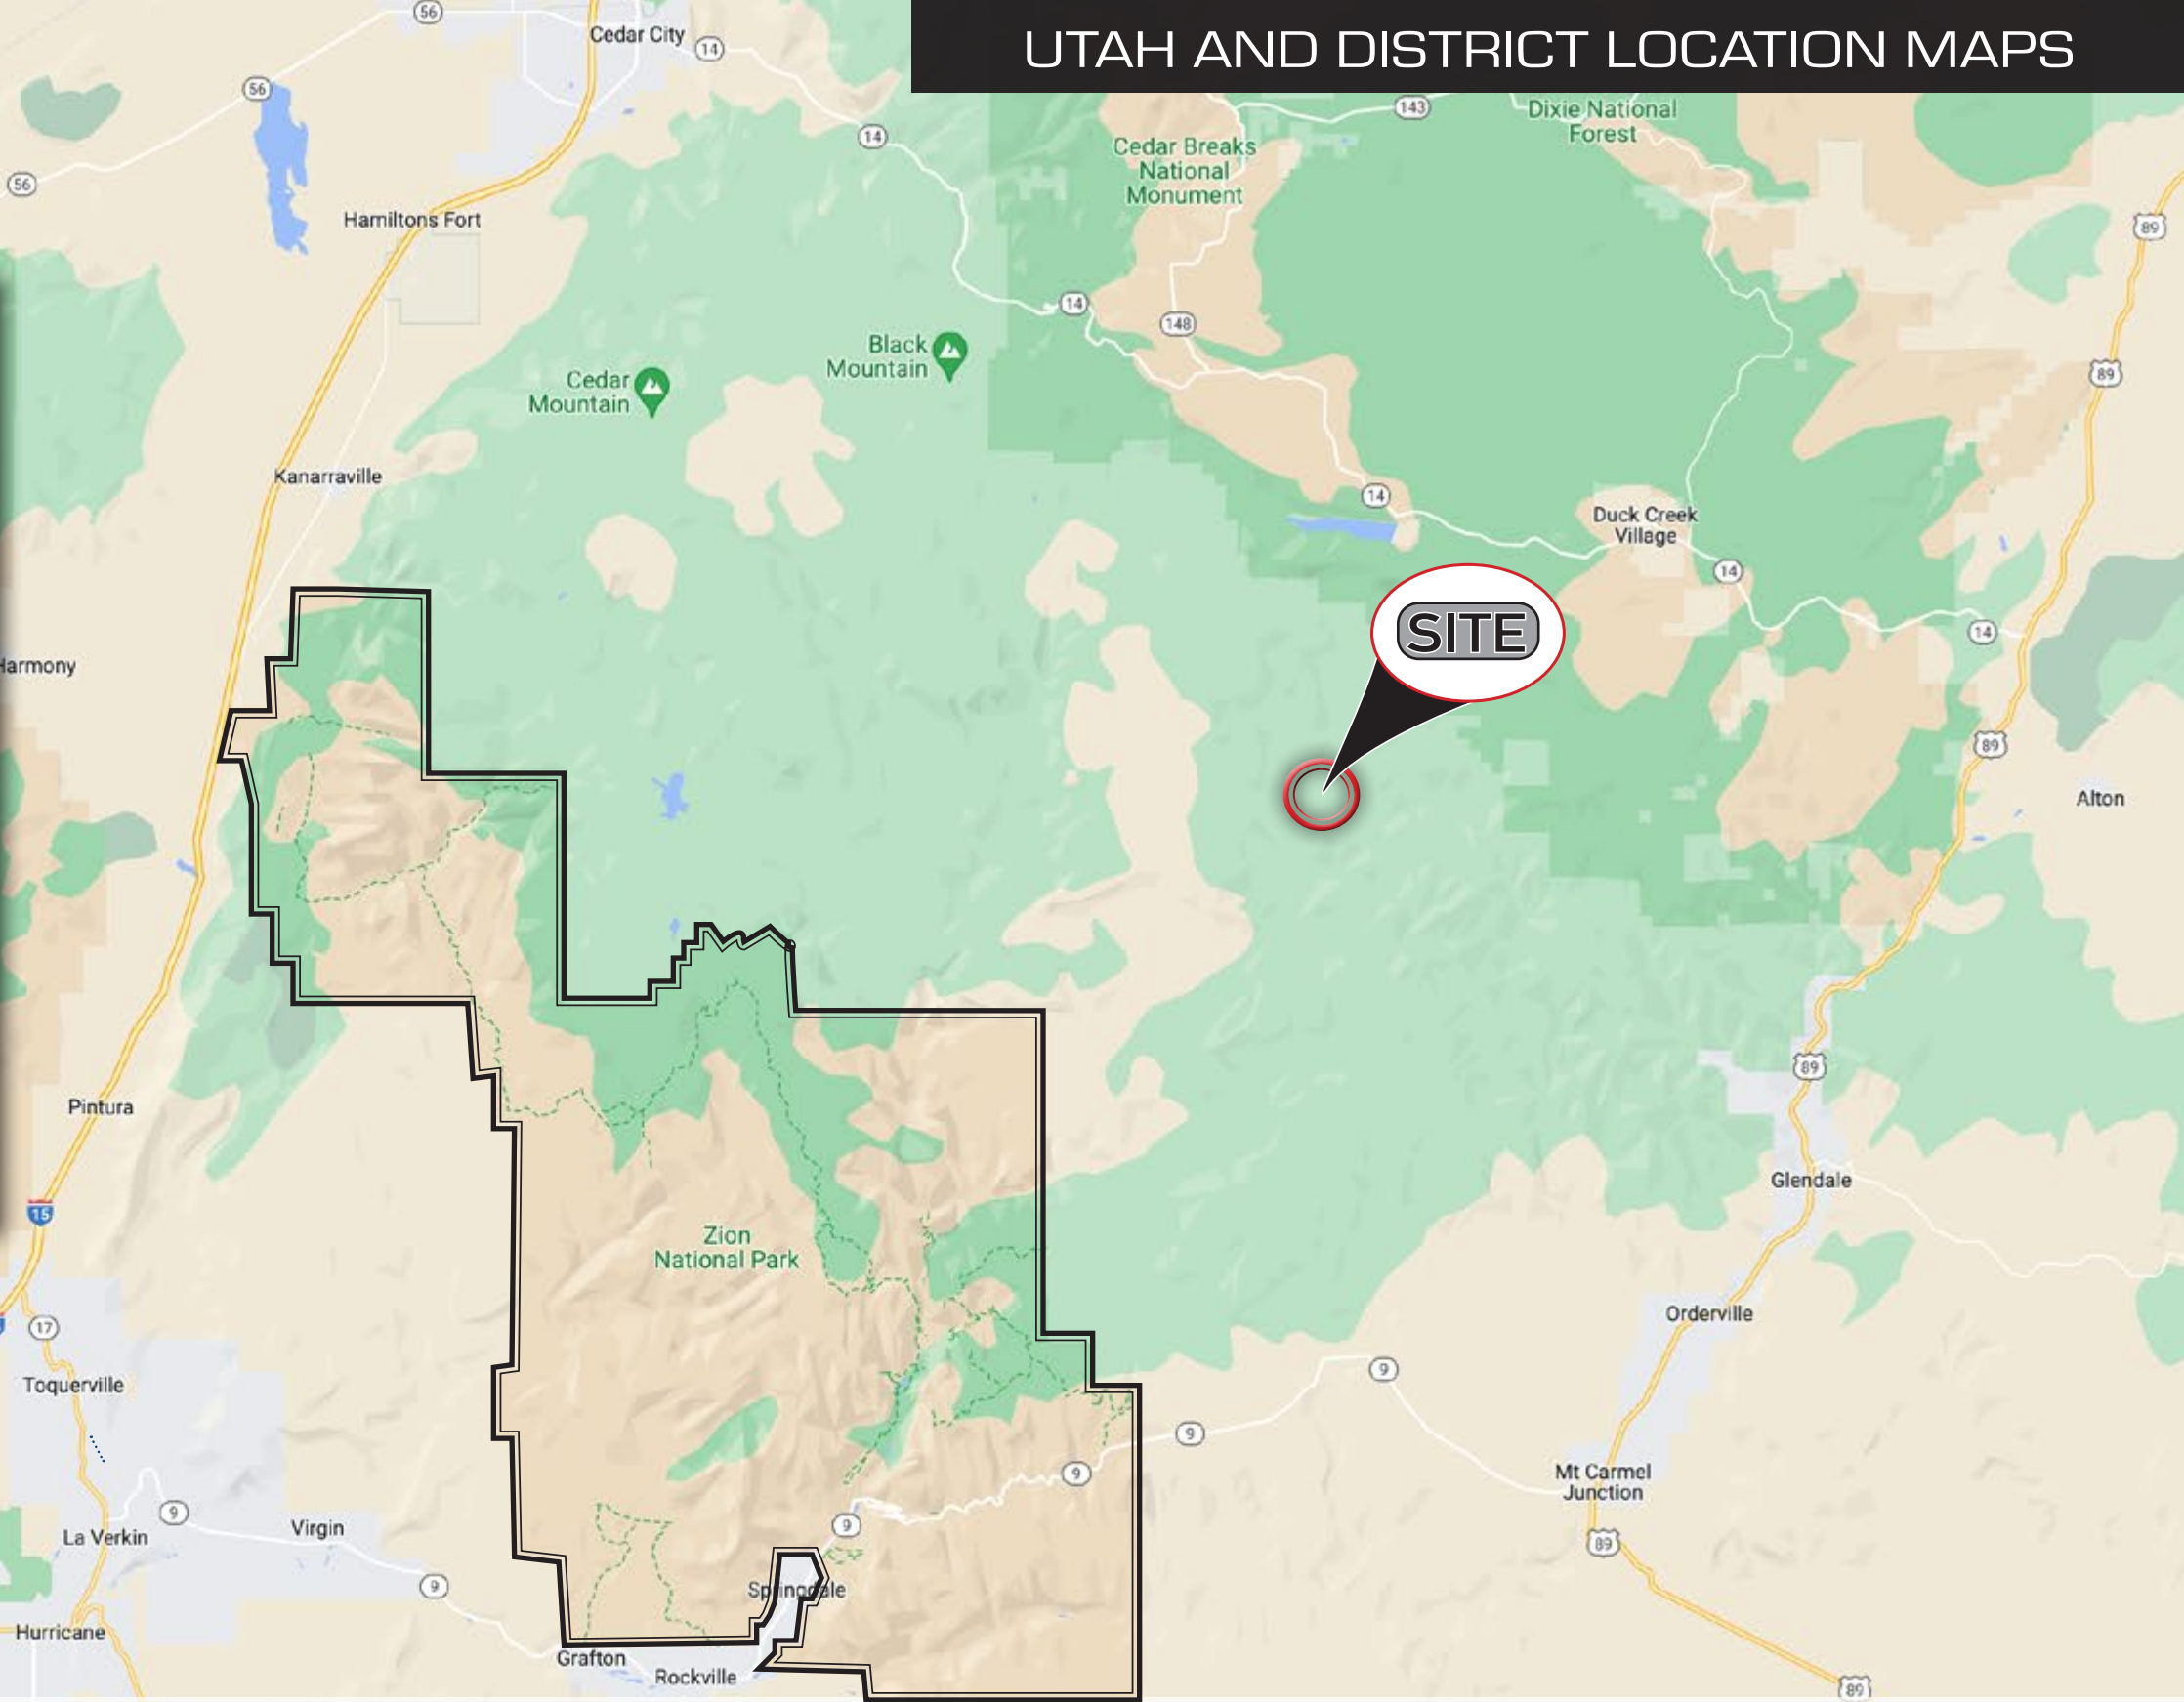

Roger King
JBB Holdings, LLC
www.jbbholdings.com
(310) 936-4987
roger@jbbholdings.com

GREATER ZION RETREATS

North of Zion National Park, Utah

Located on the North Fork Road

www.gzr.info

UTAH AND DISTRICT LOCATION MAPS

DISTANCES FROM ST. GEORGE TO NATIONAL PARKS

- **ZION NP**
33min (23.1mi) via UT-9 E
- **BRYCE NP**
2 h 9 min (129.5 mi) via I-15 N
- **GRAND CANYON NP**
2 h 3 min (115.7 mi) via AZ-389 E and AZ-67 S
- **CAPITOL REEF NP**
3 h 18 min (178 mi) via I-15 N
- **CANYON LANDS NP**
5 h (335 mi) via I-15 N and I-70 E
- **ARCHES NP**
4 h 45 min (323 mi) via I-15 N and I-70 E