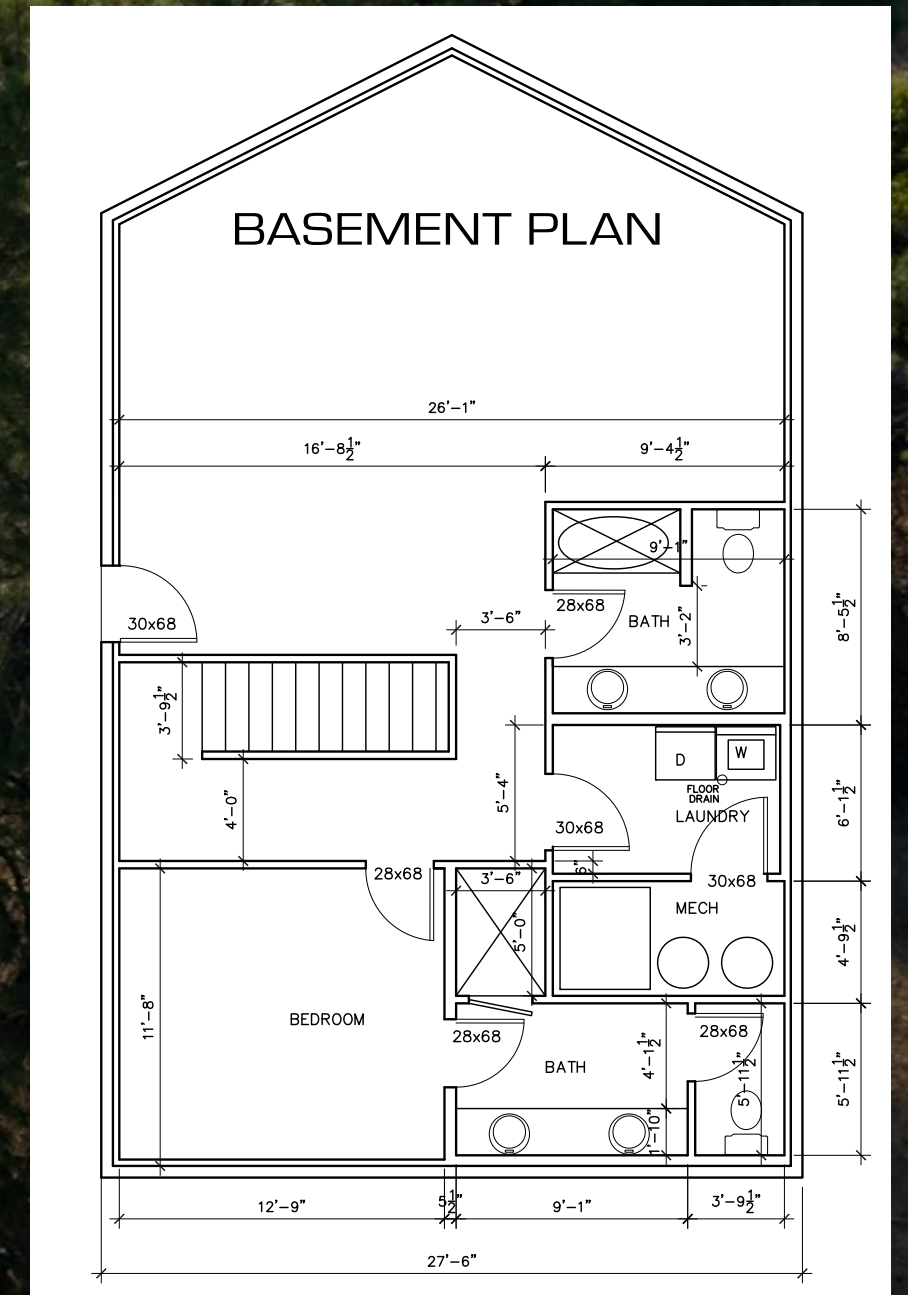

GREATER ZION RETREATS

Incredible panoramic views in every direction! An amazing 633.65 acre ranch subdivided into 20 individual lots with a beautiful custom log cabin. Located above 8000 feet elevation on Tabletop Mesa and just outside Zion National Park. The property is less than 3.5 miles from the Zion Upper Narrows trail head. A rural unimproved subdivision located less than 20 miles from Zion National Park East entrance. A short drive to the many scenic and travel destinations, including St. George, Brian Head ski resort, Bryce Canyon, plus the national monuments Escalante Grand Staircase, Cedar Breaks, Cove Fort, Navajo Lake, Panguitch Lake, Lake Powell recreation area as well as Las Vegas.

www.gzr.info

- The property has an existing custom log cabin: 2,668 sq.ft., 4-bd and 4.5-baths is nearly complete, remaining interior needs trim, cabinets, countertops, sinks, toilets. All bathrooms are tiled (including showers).

- The cabin has an upstairs loft, a large living area with an amazing propane-gas fireplace. Basement has large bedroom, 2 full baths, large laundry room and tons of storage, a huge family room with room to sleep up to 12 people with bunk beds and storage space underneath the stairwell.

YURT DETAILS AND FLOOR PLAN

The property includes two yurts. Each yurt is 20 feet in diameter totaling 360 sq.ft. and reside on 30'x40' decks. Yurt interiors need to be completed w/ pine tong-in-groove slats that are included, along with cabinets and countertops.