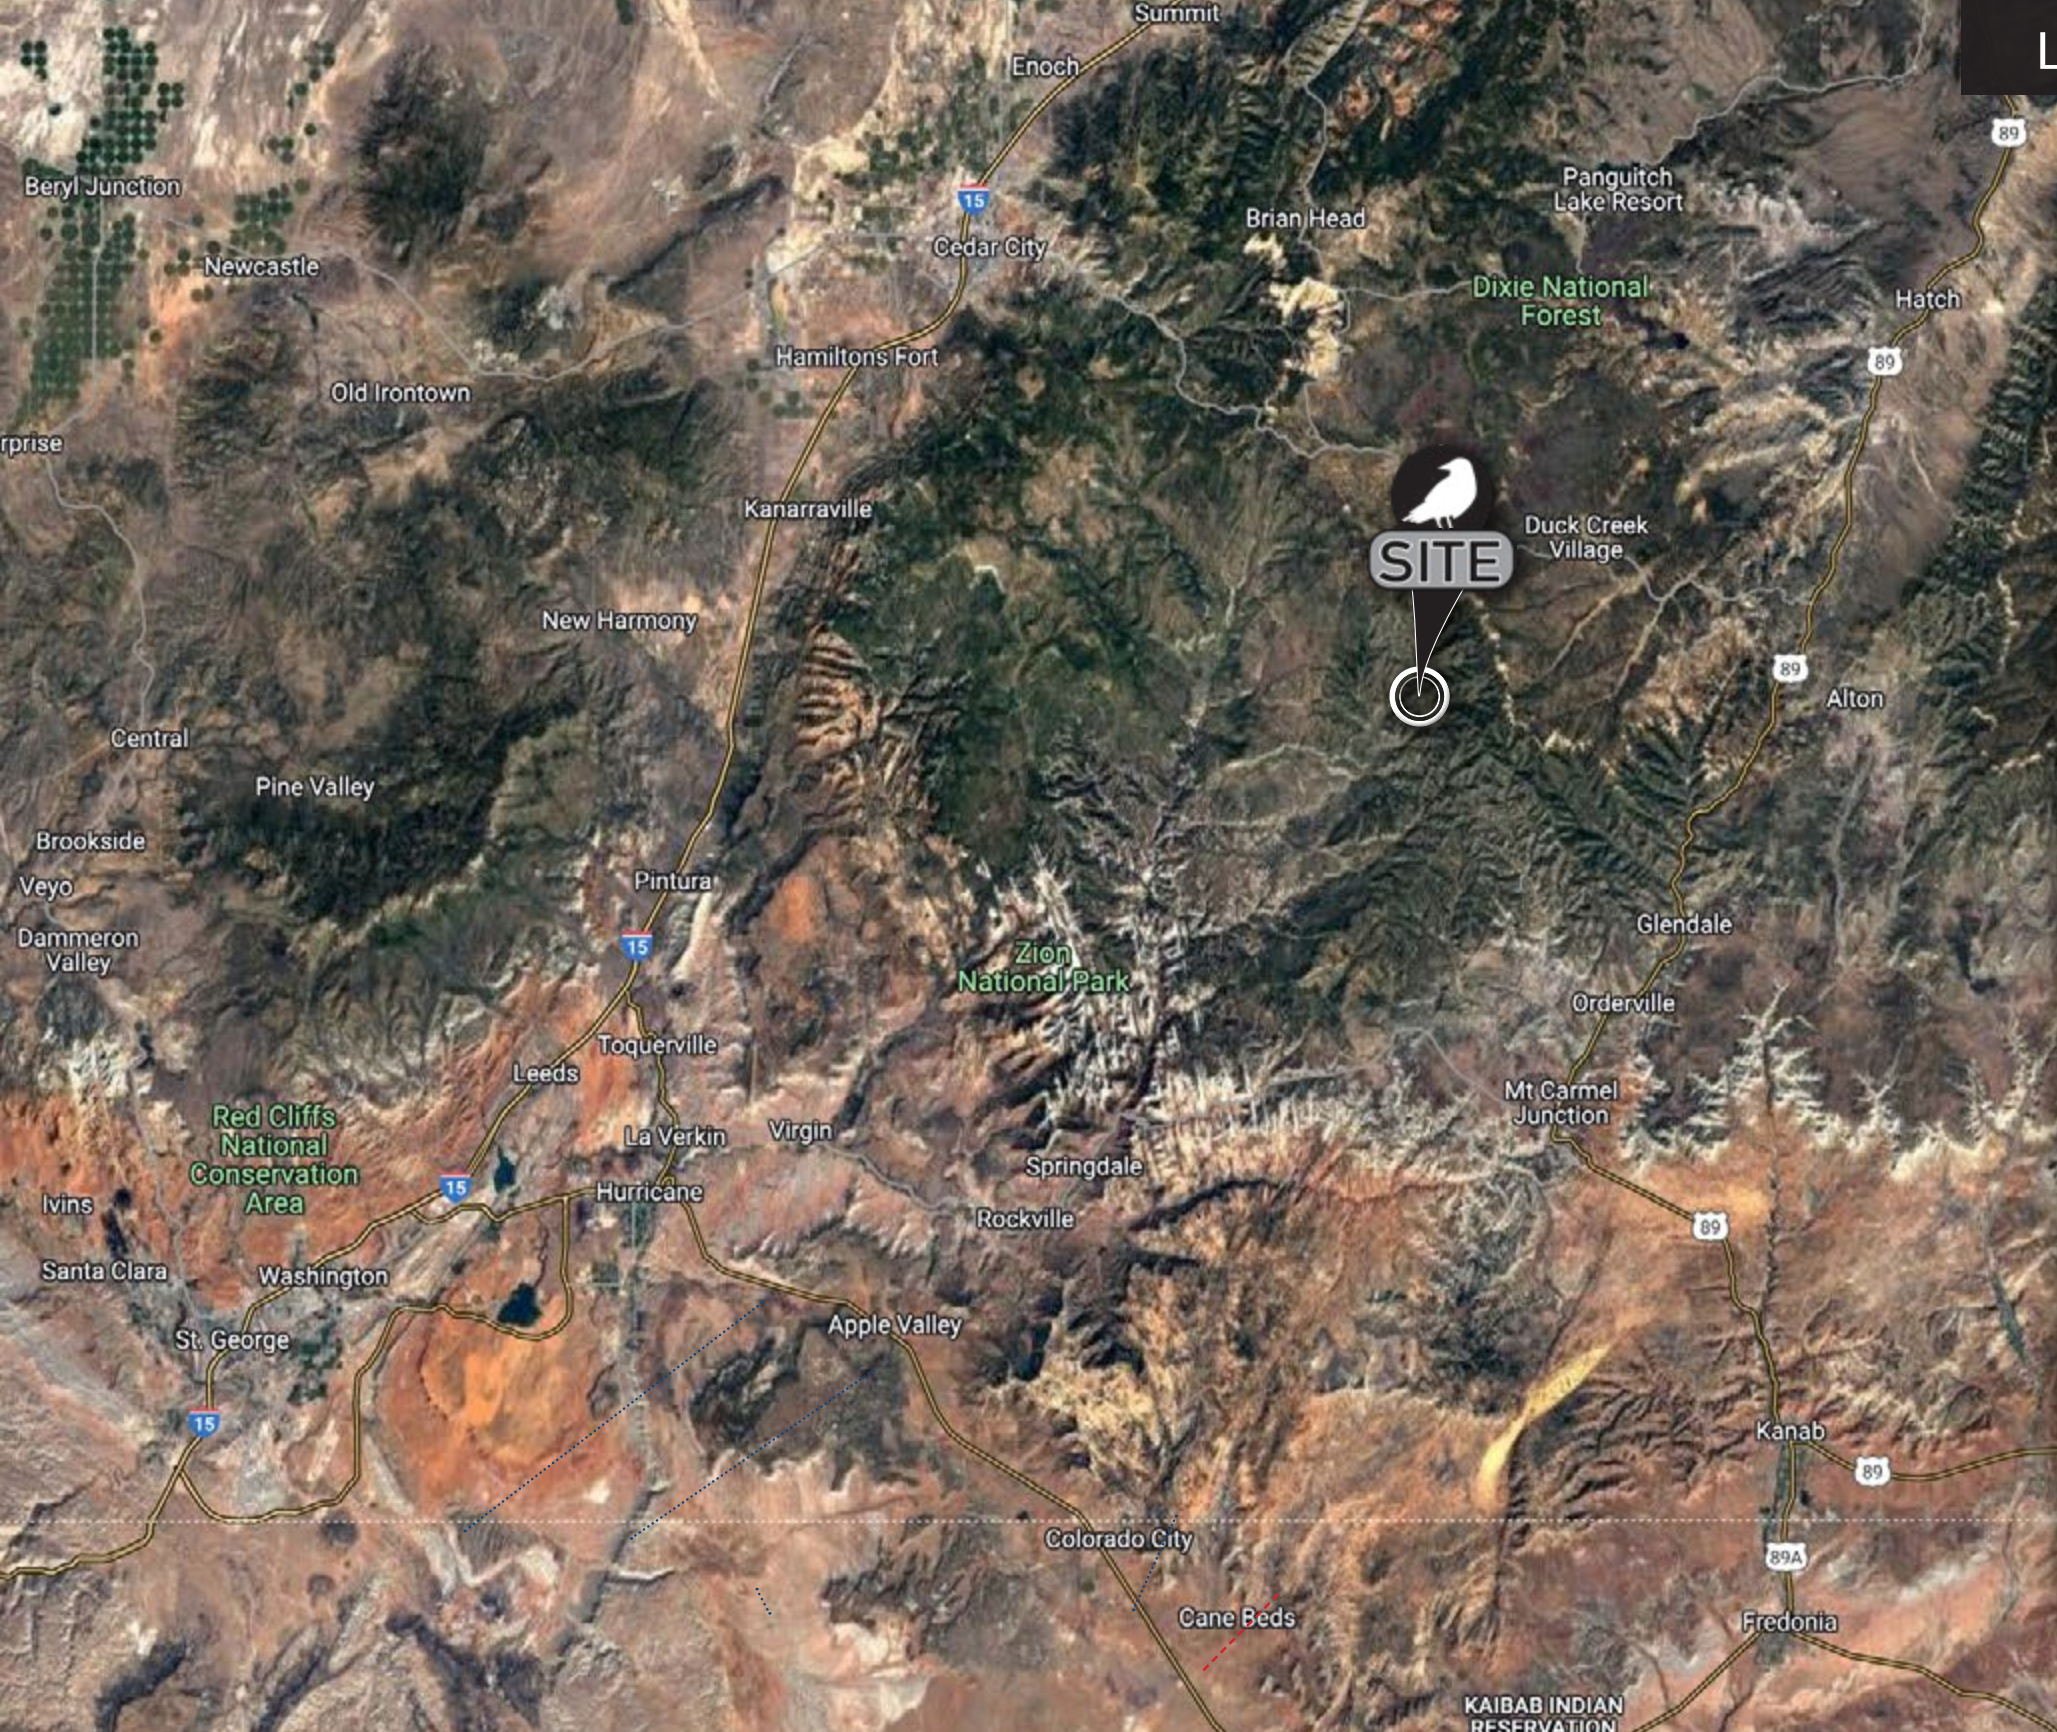

GREATER ZION RETREATS

Incredible panoramic views in every direction! An amazing 633.65 acre ranch subdivided into 20 individual lots with a beautiful custom log cabin. Located above 8000 feet elevation on Tabletop Mesa and just outside Zion National Park. The property is less than 3.5 miles from the Zion Upper Narrows trail head. A rural unimproved subdivision located less than 20 miles from Zion National Park East entrance. A short drive to the many scenic and travel destinations, including St. George, Brian Head ski resort, Bryce Canyon, plus the national monuments Escalante Grand Staircase, Cedar Breaks, Cove Fort, Navajo Lake, Panguitch Lake, Lake Powell recreation area as well as Las Vegas.

Roger King
JBB Holdings, LLC
www.jbbholdings.com
(310) 936-4987
roger@jbbholdings.com

GREATER ZION RETREATS

North of Zion National Park, Utah

Located on the North Fork Road

www.gzr.info

LOCATION AERIALS WITH ROAD ACCESS