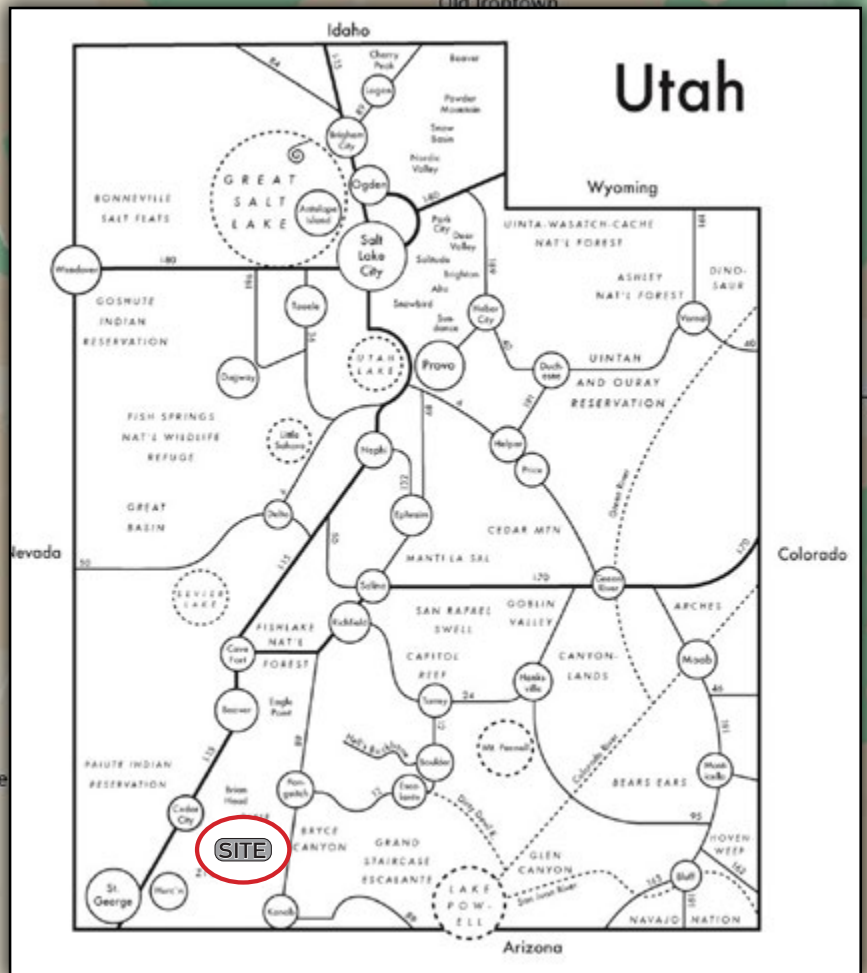

Roger King
JBB Holdings, LLC
www.jbbholdings.com
(310) 936-4987
roger@jbbholdings.com

GREATER ZION RETREATS

North of Zion National Park, Utah

Located on the North Fork Road

www.gzr.info

UTAH AND DISTRICT LOCATION MAPS