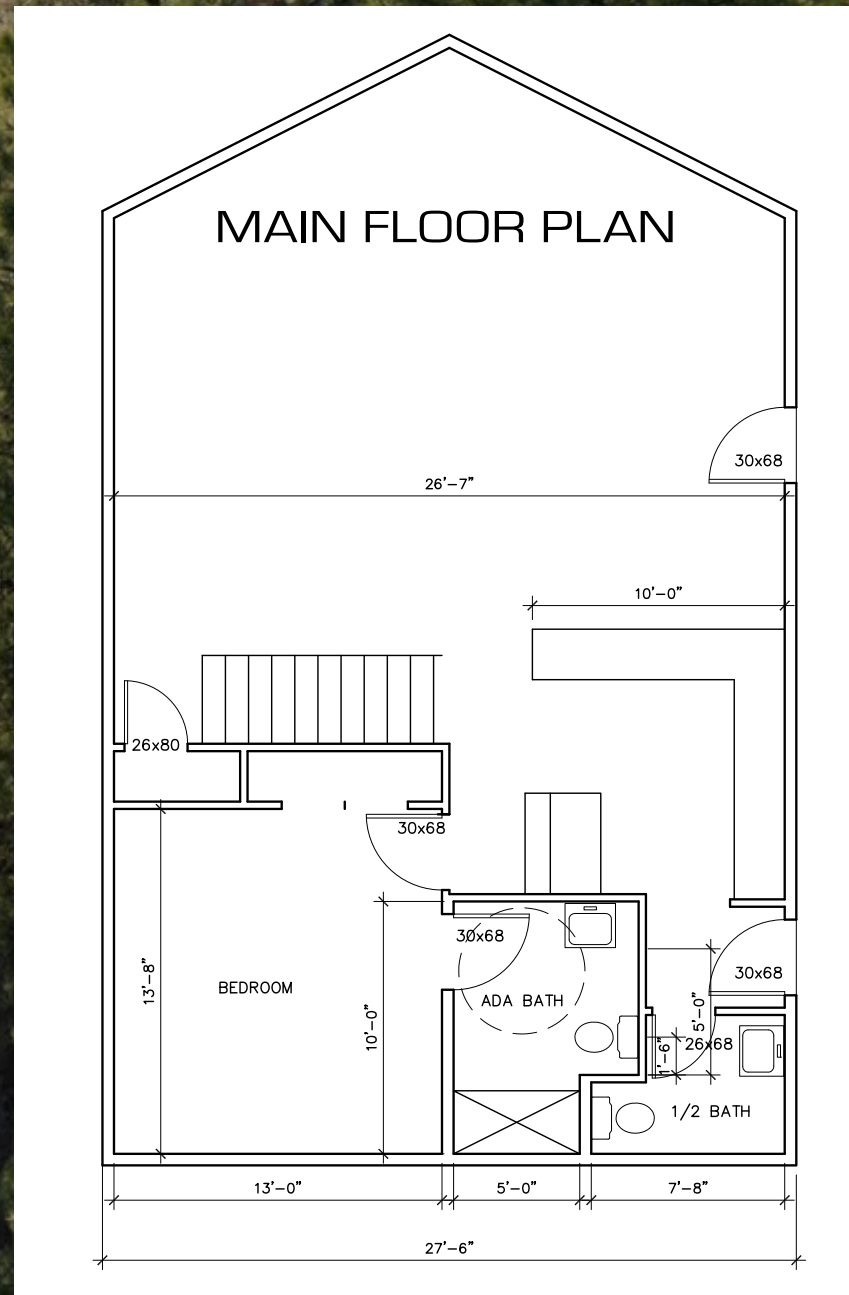

GREATER ZION RETREATS

Incredible panoramic views in every direction! An amazing 633.65 acre ranch subdivided into 20 individual lots with a beautiful custom log cabin. Located above 8000 feet elevation on Tabletop Mesa and just outside Zion National Park. The property is less than 3.5 miles from the Zion Upper Narrows trail head. A rural unimproved subdivision located less than 20 miles from Zion National Park East entrance. A short drive to the many scenic and travel destinations, including St. George, Brian Head ski resort, Bryce Canyon, plus the national monuments Escalante Grand Staircase, Cedar Breaks, Cove Fort, Navajo Lake, Panguitch Lake, Lake Powell recreation area as well as Las Vegas.

www.gzr.info

- The property has an existing custom log cabin: 2,668 sq.ft., 4-bd and 4.5-baths is nearly complete, remaining interior needs trim, cabinets, countertops, sinks, toilets. All bathrooms are tiled (including showers).

- The cabin has an upstairs loft, a large living area with an amazing propane-gas fireplace. Basement has large bedroom, 2 full baths, large laundry room and tons of storage, a huge family room with room to sleep up to 12 people with bunk beds and storage space underneath the stairwell.

YURT DETAILS AND FLOOR PLAN

The property includes two yurts. Each yurt is 20 feet in diameter totaling 360 sq.ft. and reside on 30'x40' decks. Yurt interiors need to be completed w/ pine tong-in-groove slats that are included, along with cabinets and countertops.