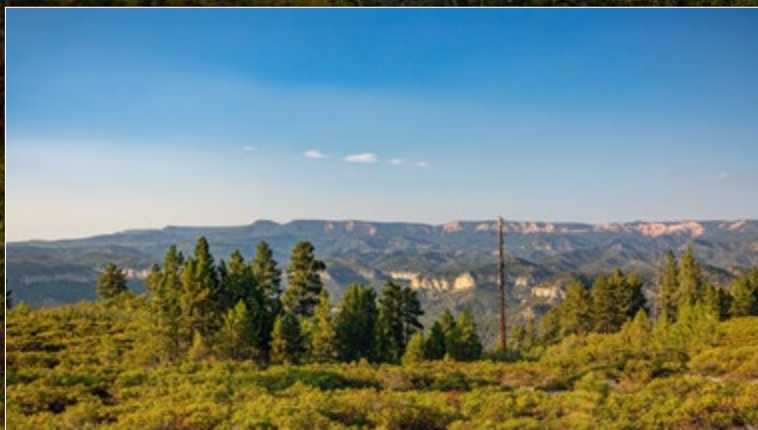

An aerial photograph of a mountain retreat. In the foreground, a dense forest of green pine trees covers a hillside. A wooden cabin with a brown roof is situated on a clearing. Below the cabin, two white glamping tents with brown roofs are set up on a dirt path. The background shows rolling mountains under a clear blue sky with a few wispy clouds. The text 'GREATER ZION RETREATS' is overlaid in a white, serif font within a decorative white border.

GREATER ZION RETREATS

Incredible panoramic views in every direction! An amazing 633.65 acre ranch subdivided into 20 individual lots with a beautiful custom log cabin. Located above 8000 feet elevation on Tabletop Mesa and just outside Zion National Park. The property is less than 3.5 miles from the Zion Upper Narrows trail head. A rural unimproved subdivision located less than 20 miles from Zion National Park East entrance. A short drive to the many scenic and travel destinations, including St. George, Brian Head ski resort, Bryce Canyon, plus the national monuments Escalante Grand Staircase, Cedar Breaks, Cove Fort, Navajo Lake, Panguitch Lake, Lake Powell recreation area as well as Las Vegas.

Roger King
JBB Holdings, LLC
www.jbbholdings.com
(310) 936-4987
roger@jbbholdings.com

GREATER ZION RETREATS

North of Zion National Park, Utah

Located on the North Fork Road

www.gzr.info

The property has an existing capped 900 foot deep well and a developed spring as a additional water source. 2-inch water line runs from well up the hill to storage tank and plumbed to cabin, yurts and lots 3,4,5,6, and 7. Property also has a helicopter landing pad that was approved for pick up and drop off from Zion Helicopters location in Virgin just outside the West entrance of Zion National Park.