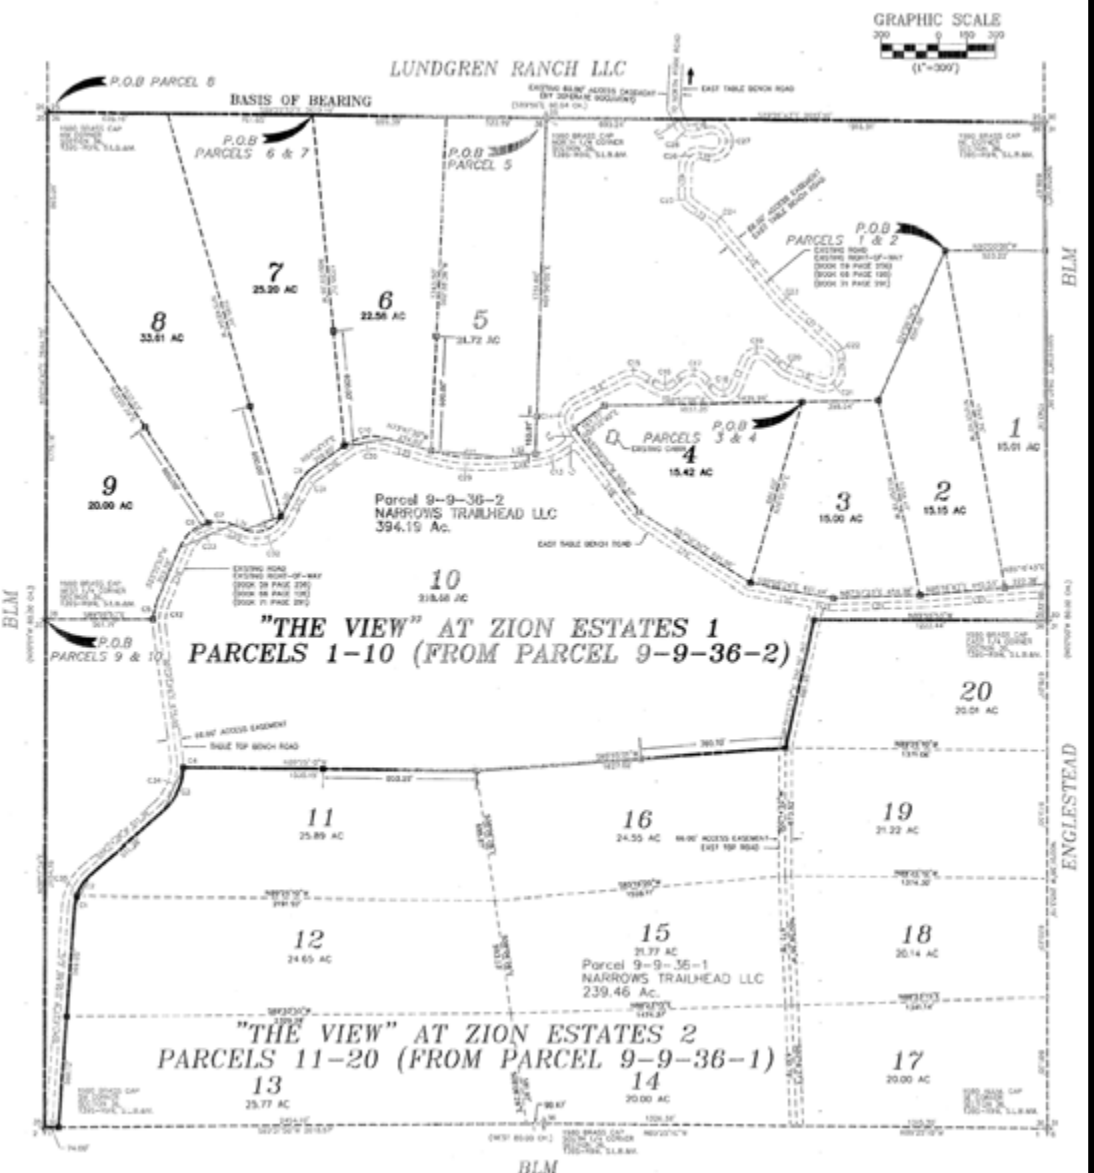

[CLICK HERE TO DOWNLOAD COMPLETE PLAT SUR-](#)

Roger King
JBB Holdings, LLC
www.jbbholdings.com
(310) 936-4987
roger@jbbholdings.com

GREATER ZION RETREATS

North of Zion National Park, Utah

Located on the North Fork Road

www.gzr.info