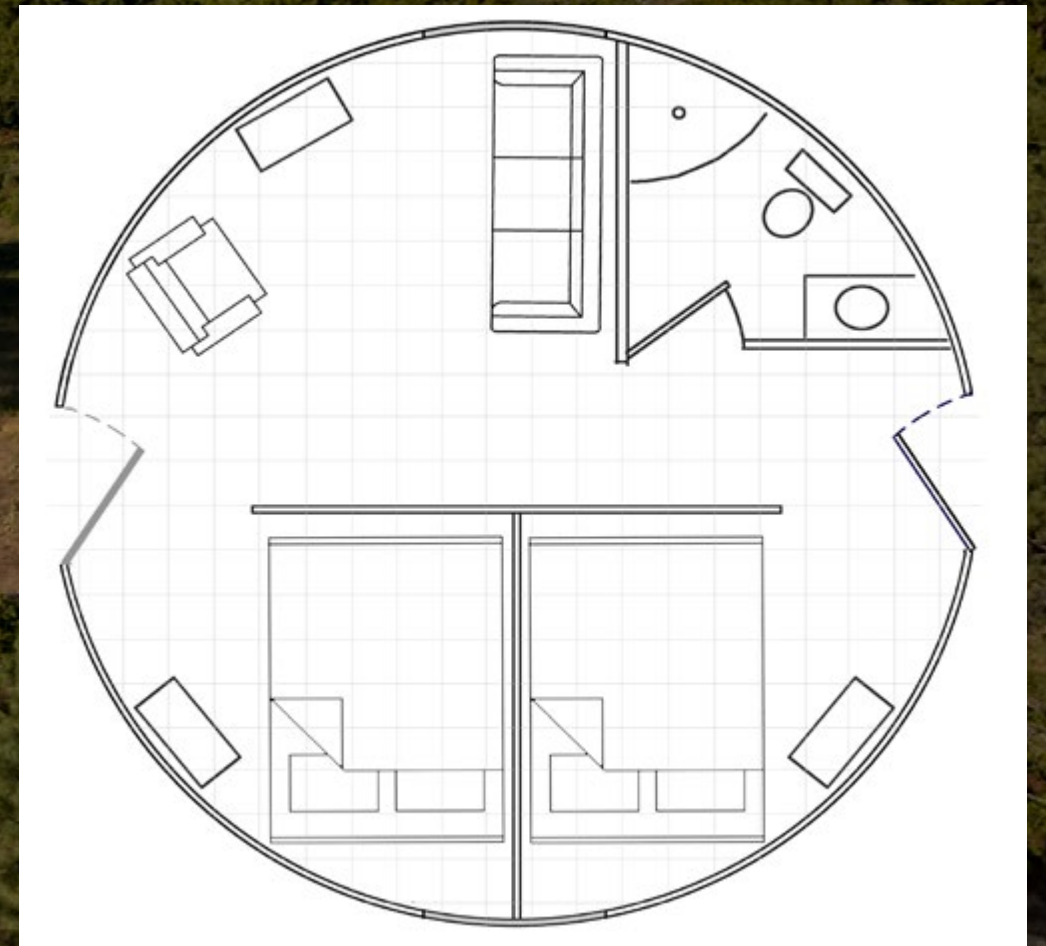

www.gzr.info

- The property has an existing custom log cabin: 2,668 sq.ft., 4-bd and 4.5-baths is nearly complete, remaining interior needs trim, cabinets, countertops, sinks, toilets. All bathrooms are tiled (including showers).

- The cabin has an upstairs loft, a large living area with an amazing propane-gas fireplace. Basement has large bedroom, 2 full baths, large laundry room and tons of storage, a huge family room with room to sleep up to 12 people with bunk beds and storage space underneath the stairwell.

YURT DETAILS AND FLOOR PLAN

The property includes two yurts. Each yurt is 20 feet in diameter totaling 360 sq.ft. and reside on 30'x40' decks. Yurt interiors need to be completed w/ pine tong-in-groove slats that are included, along with cabinets and countertops.